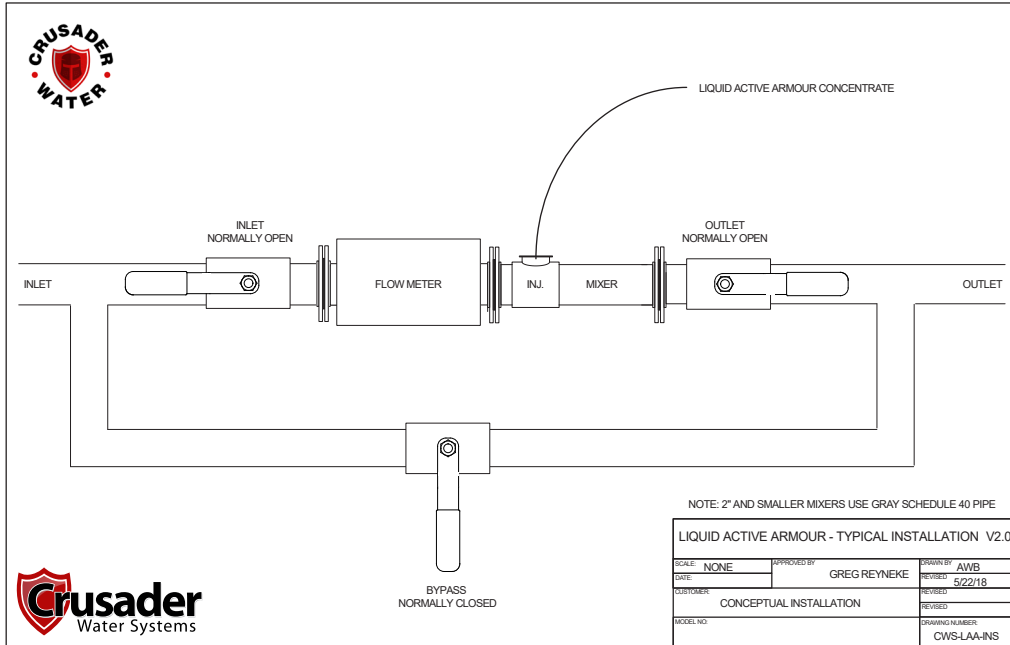

Commercial Water Conditioner

Typical Liquid Active Armour Installation

Active Armour Liquid Injection Systems	CS-AA-LI-100 - 1"	CS-AA-LI-150 - 1.5"	CS-AA-LI-200 - 2"
Peak Flow (GPM)	30	50	90
Shipping Weight (lbs)	20	30	50

MADE IN THE USA

www.crusaderwater.com

ACTIVE ARMOUR

Scale & Corrosion Prevention
Your first line of defense