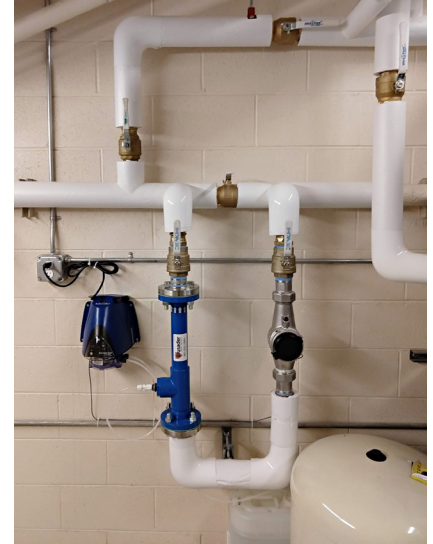

Commercial Water Conditioner

Typical Liquid Active Armour Installation

Active Armour Liquid Injection Systems	CS-AA-LI-100 - 1"	CS-AA-LI-150 - 1.5"	CS-AA-LI-200 - 2"
Peak Flow (GPM)	30	50	90
Shipping Weight (lbs)	20	30	50

MADE IN THE USA

www.crusaderwater.com

ACTIVE ARMOUR

Scale & Corrosion Prevention
Your first line of defense