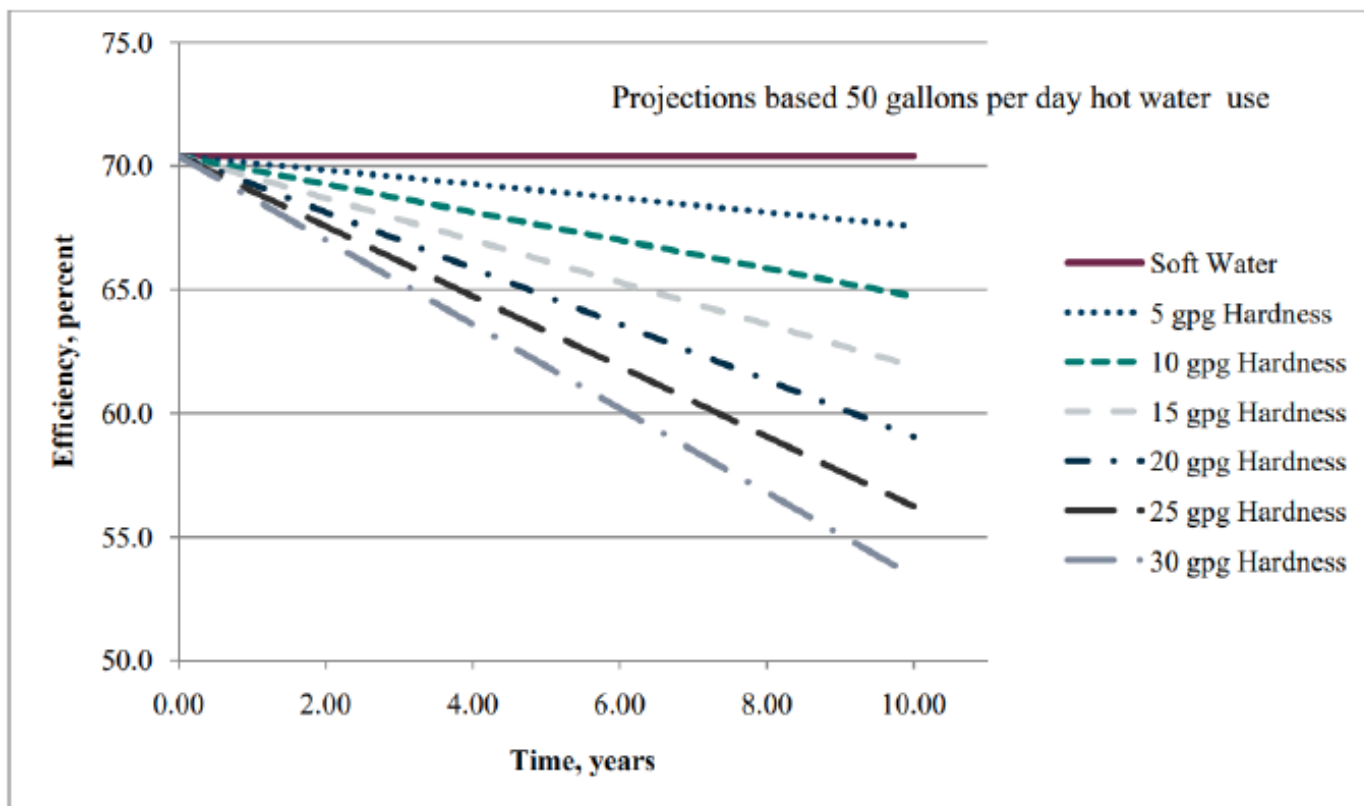

Crusader Active Armour Liquid Injection System

Crusader Active Armour Water Liquid Injection Systems are designed to address hard water scale, TDS-induced corrosion, Chlorine, and naturally aggressive waters at flow rates up to 90 gpm.

ACTIVE ARMOUR IS YOUR FIRST LINE OF DEFENSE IN REDUCING HARDNESS SCALE, PREVENTING CORROSION, AND PROTECTING PIPING & APPLIANCES

While not a Water Softening technology, Active Armour system recommended for use with tankless water heaters, tank-type water heaters, reverse osmosis purifiers, nanofilters, ultrafilters, ice machines, coffee and vending machines, food service equipment, humidifiers, air conditioning equipment, and many other types of water processing equipment affected by calcium carbonate scale or potentially corrosive water conditions.

SIMPLE, SAFE AND COST-EFFECTIVE:

- Bonds with Hard Water compounds like Calcium and Magnesium Carbonates
- Bonds with inorganic metals in the water like Iron, Copper, and Zinc
- Inhibits the ability of Carbonate scale to form in the plumbing system and appliances
- Prevents corrosion of metallic pipes, appliances, and fixtures with a protective nanolayer
- Reduces existing scale formation without using acid or dangerous chemicals
- Increases heating efficiency and reduces maintenance

Ongoing Energy Waste Caused By Hard Water Scale

Crusader's Active Armour solutions are developed and manufactured in the USA to ensure rigorous quality control and environmental sustainability standards are maintained throughout production.

www.crusaderwater.com